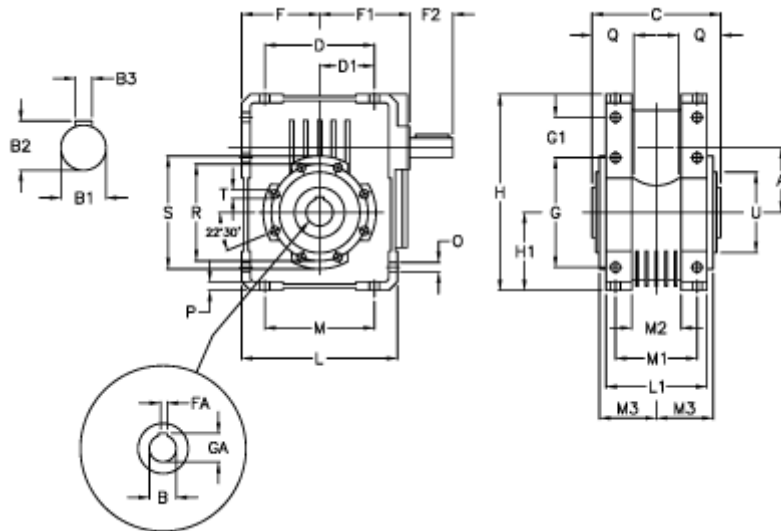

Article number: 3922063024700

Description: Worm gear with solid input shaft
W 63U-24-HS unassembled

Measures

| | | | |
|-----------|---------------------------|-----------|-----------|
| A = 62.17 | Description = W 63U-xx-HS | H = 182.5 | O = 9.0 |
| B = 25 | F = 72.5 | H1 = 72.5 | P = 8 |
| B1 = 18 | F1 = 110.5 | L = 145 | Q = 35 |
| B2 = 20.5 | F2 = 40 | L1 = 94 | R = 90 |
| B3 = 6 | FA = 8 | M = 102 | S = 105 |
| C = 120 | G = 102 | M1 = 76 | T = M8x14 |
| D = 102.0 | G1 = 37.5 | M2 = 46 | U = 75 |
| D1 = 51.0 | GA = 28.3 | M3 = 53.0 | |